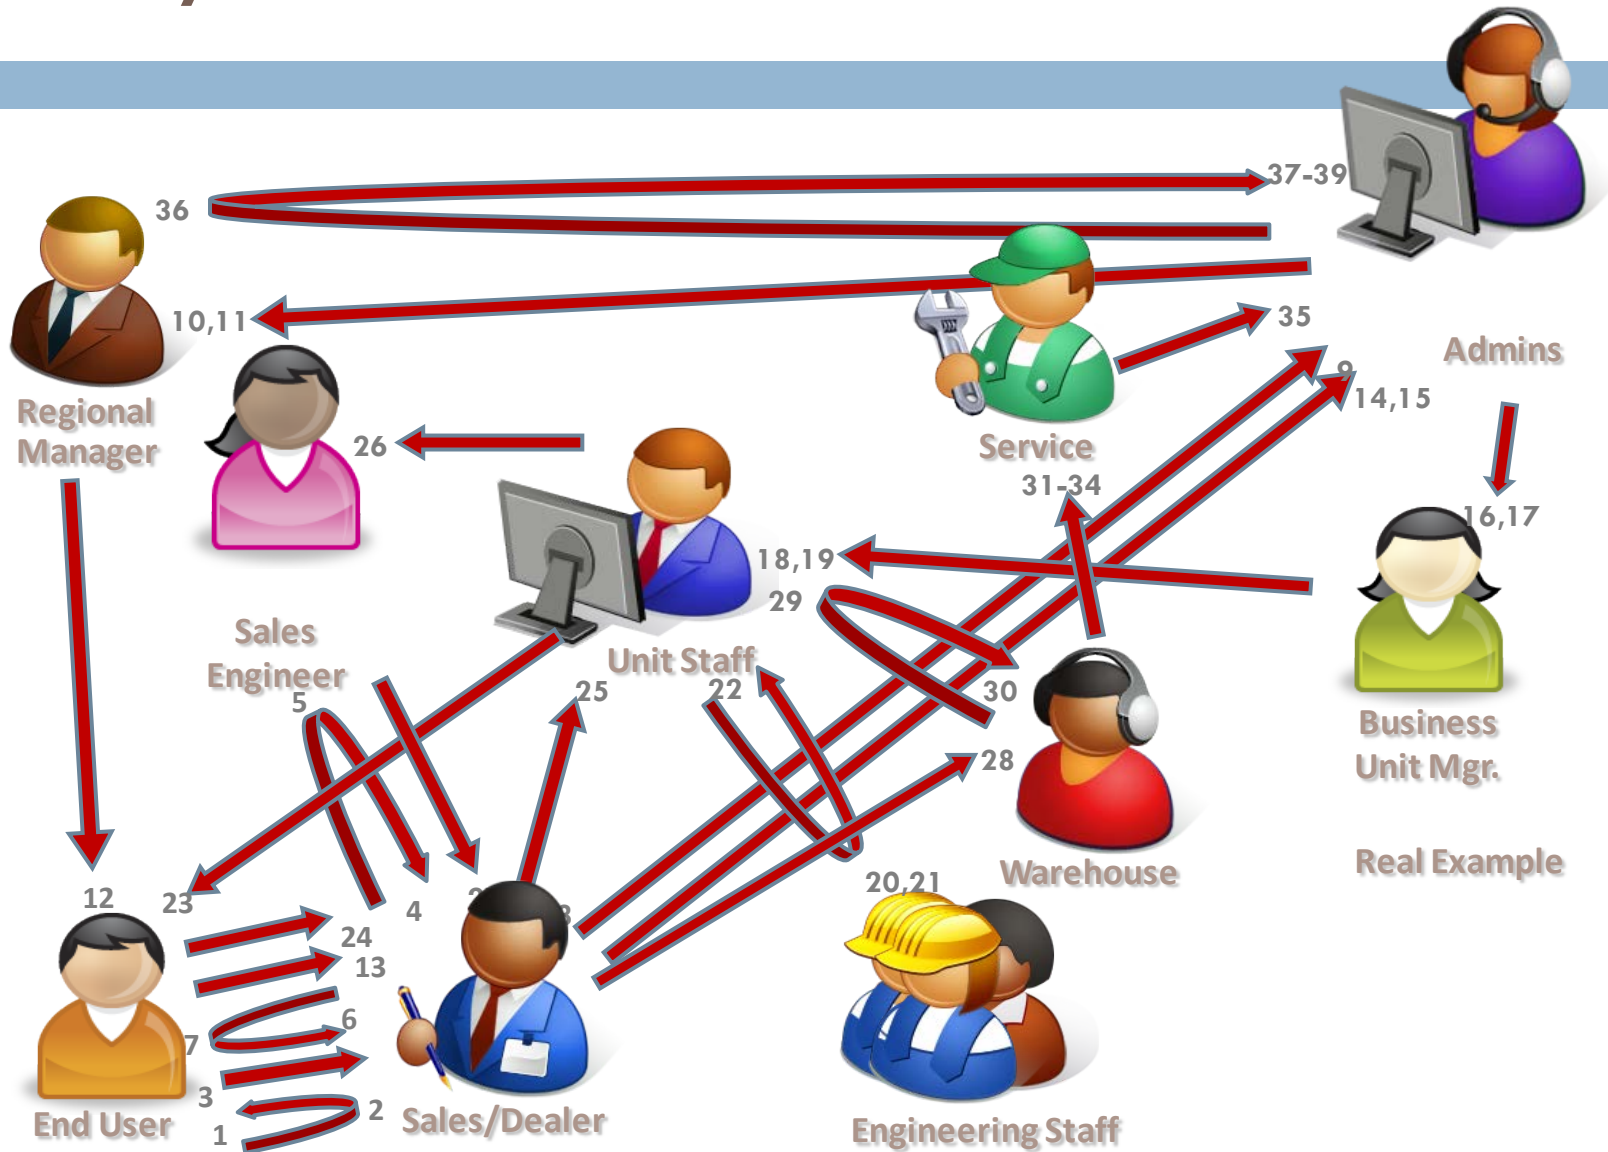

# This bottleneck impacts experience

# After Endeavor CPQ = Simplicity

- From 10 to 6 roles
- From 39 to 15 steps
- From 29 to 5 touch points

# Simplicity = Sell More Stuff!

**MAQUET**

**MAKO**  
SURGICAL CORP.