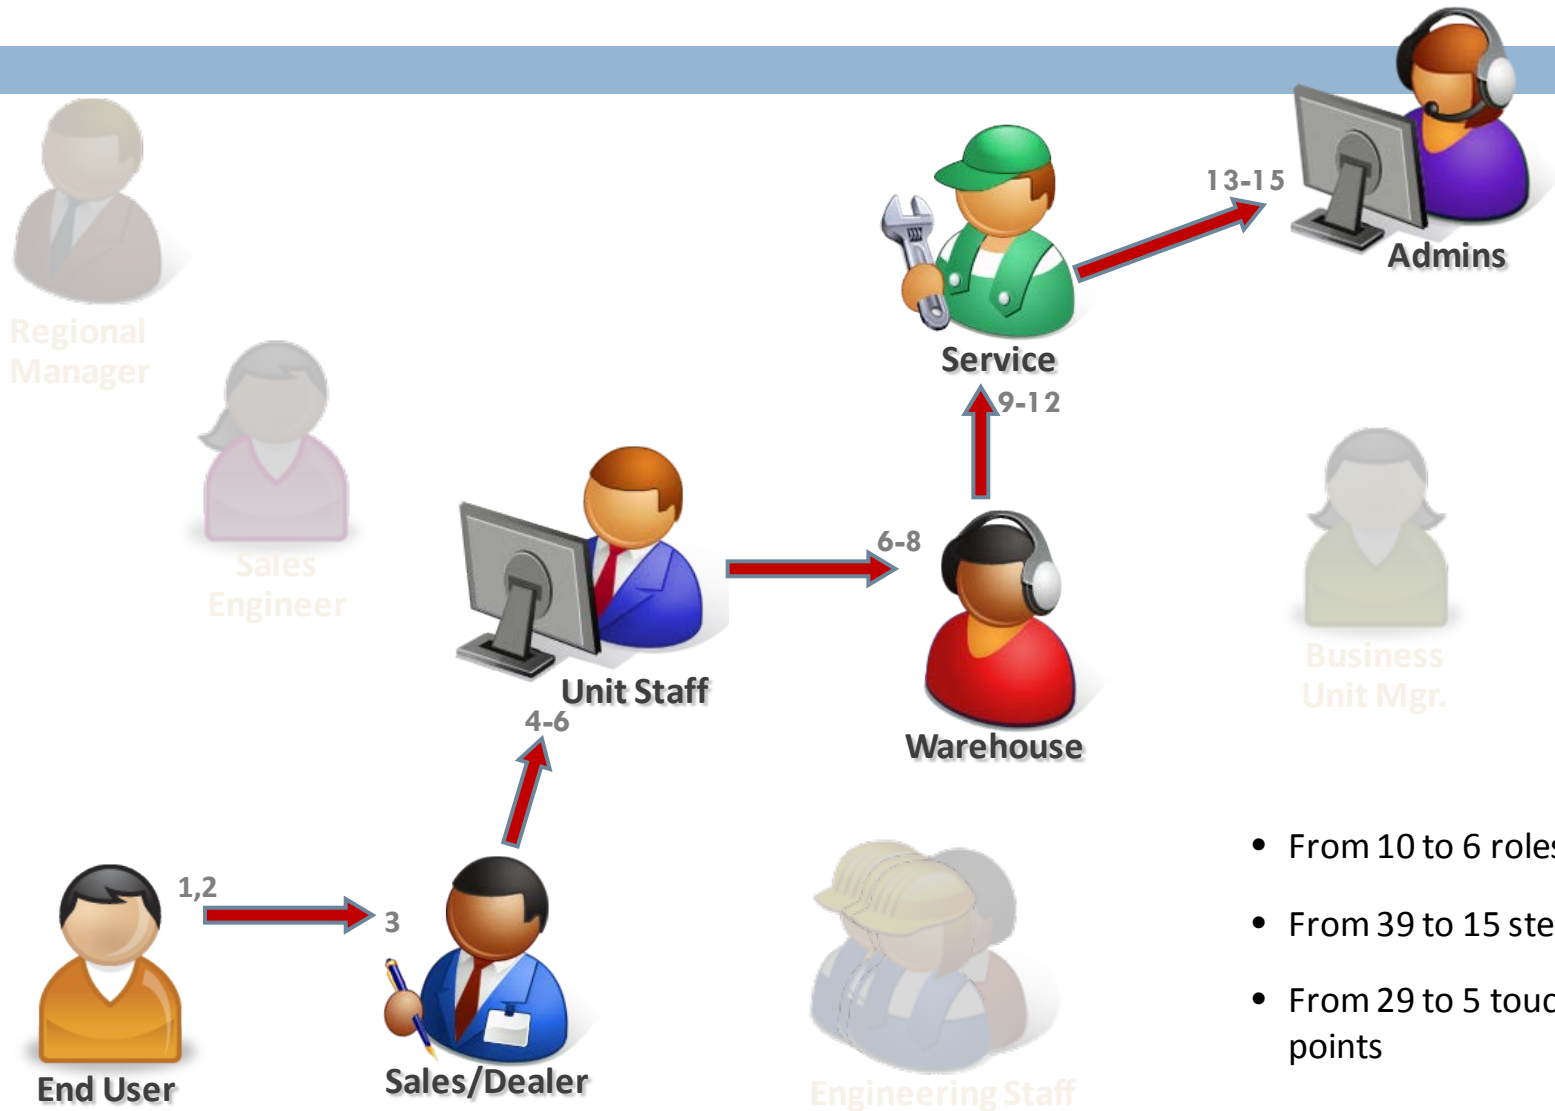

# This bottleneck impacts experience

# After Endeavor CPQ = Simplicity

- From 10 to 6 roles
- From 39 to 15 steps
- From 29 to 5 touch points

**MAQUET**

**MAKO**  
SURGICAL CORP.